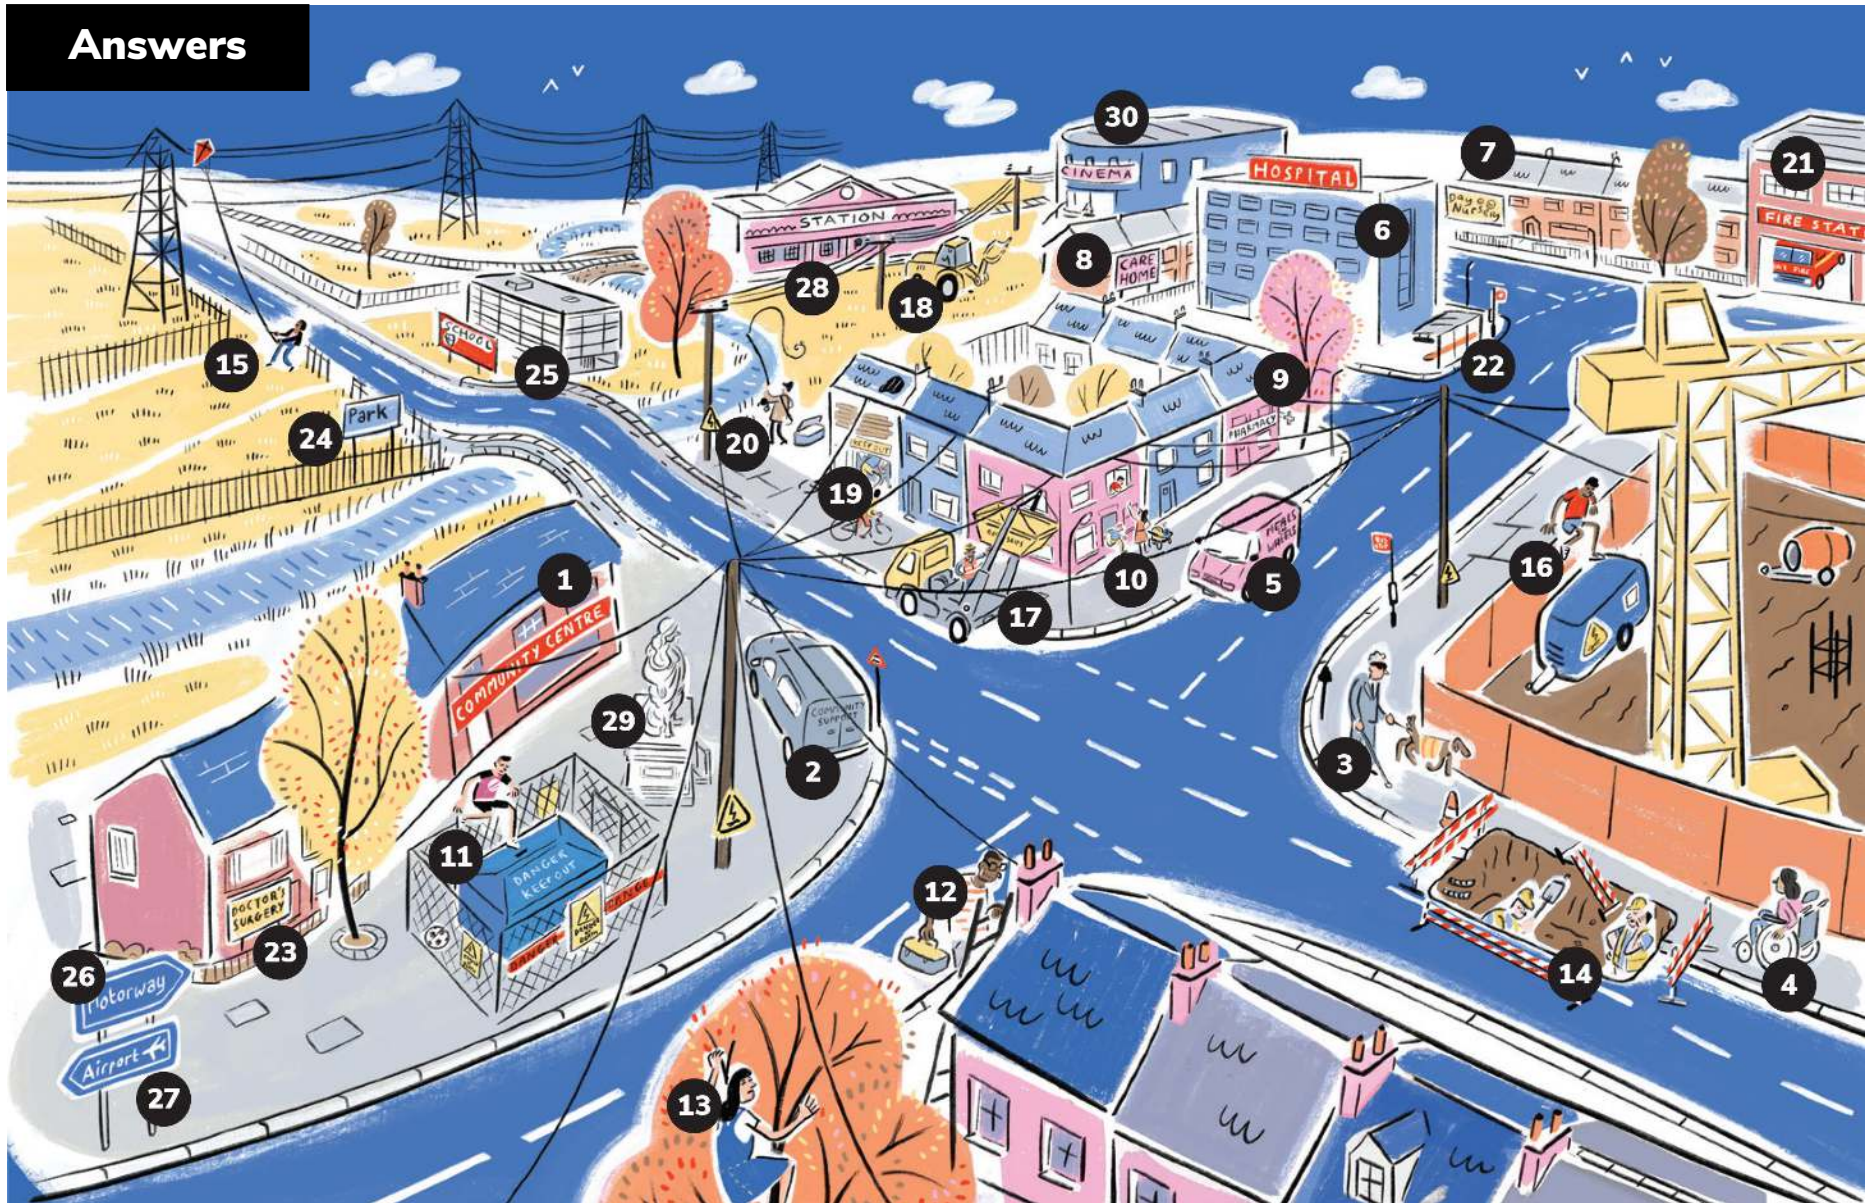

# Urban scene

Can you find these 30 priority services, unsafe acts, and local facilities?

Priority services		Unsafe acts		Local facilities	
1	Community centre	11	Climbing in an electricity substation	21	Fire station
2	Community support vehicle	12	Someone using a ladder too close to overhead lines	22	Bus stop
3	Someone with a visual impairment	13	Someone climbing a tree too close to overhead lines	23	Doctors' surgery
4	Someone using a wheelchair	14	Fallen barriers around a hole where people are working	24	Public park
5	Meals on wheels	15	Flying a kite near overhead lines	25	School
6	Hospital	16	Climbing into a building site near electrical equipment	26	Sign to the motorway
7	Day nursery	17	A skip being raised too close to overhead electricity lines	27	Sign to the airport
8	Care home	18	A tractor working near overhead electricity lines	28	Railway station
9	Pharmacy	19	Climbing through a window with broken glass	29	Tourist attraction
10	Young family	20	Fishing near overhead lines	30	Cinema